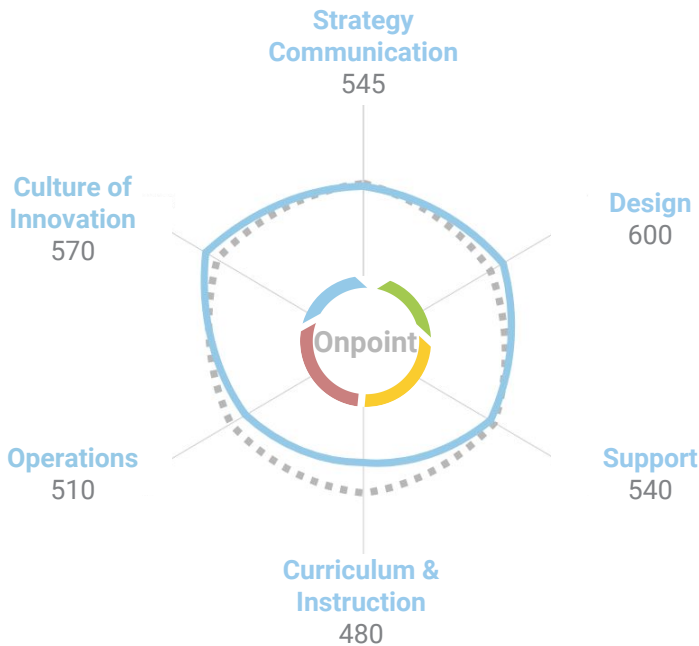

Onpoint

Take the guesswork out of personalized learning today, with Onpoint.

Onpoint Score: 541

What is Onpoint?

Onpoint is a single number score that gauges school and district implementation of personalized learning.

Onpoint:

- Compares against benchmarks
- Tracks progress over time
- Identifies strengths and focus areas

The Onpoint report includes feedback on multiple components of personalized learning, alongside a set of recommendations so that school and district leaders can focus their efforts to improve individualized instruction.